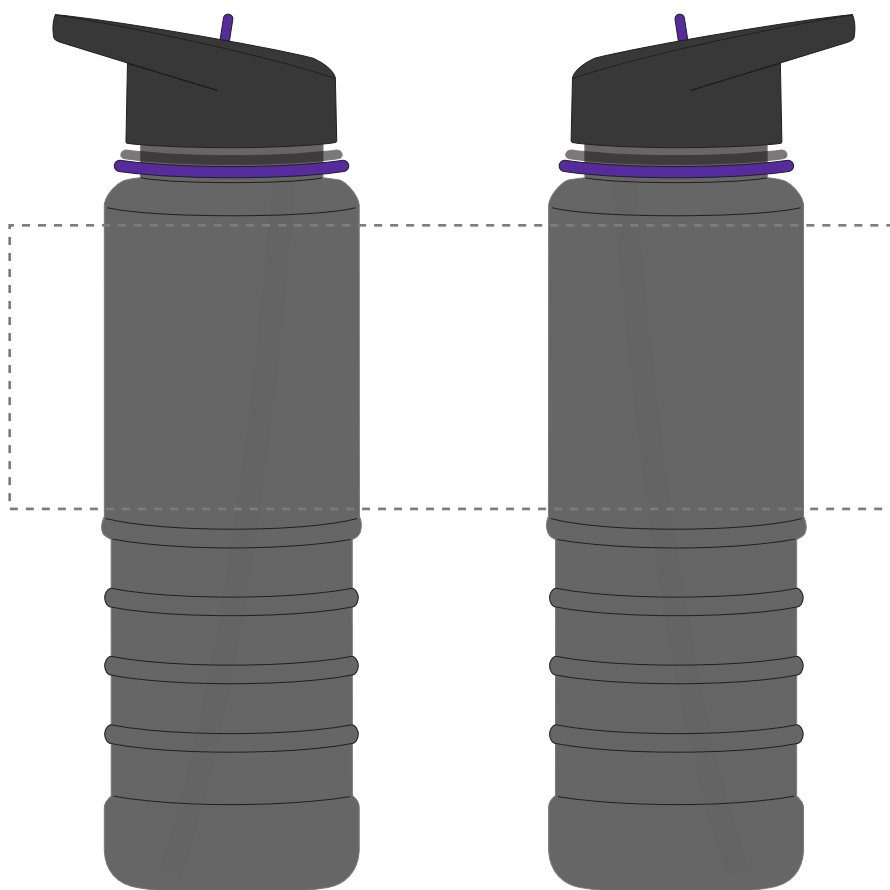

Your Ref:

Quantity:

Product Code: MG9506

Our Ref:

Version: 1

Product Colour: PURPLE

PRINTING CONCERNS:

We stock this item in the following colours

**PANTONE REFERENCE(S)**

Full colour printing

ARTWORK SCALE 50%

LOGOS WILL BE DIRECTLY OPPOSITE
LOGOS WILL NOT BE DIRECTLY OPPOSITE

Product Image for visualisation
- colours may vary

The dashed line is to demonstrate print area and will not appear on your printed item

To proceed, please approve visual via the online system.

ARTWORK SCALE 100%
Max Print Area: 235mm x 75mm